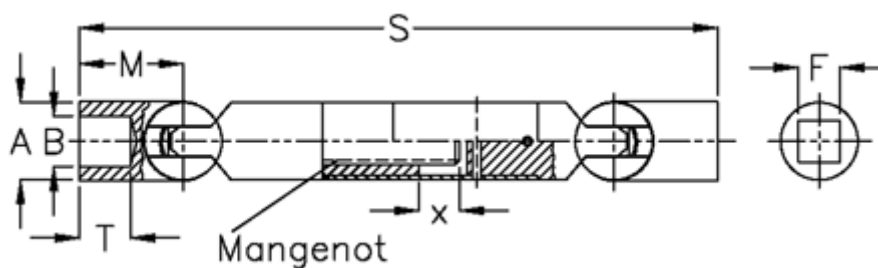

Data Sheet

Article number: 078651042

Description: Telescopic ball joint 0.865.104.002
s=550 x=100 square 36

Measures

A	= 65
F	= 36
Longitudinal ribs	= 6x36x42
M	= 95.0
MD max N m	= 700
s	= 550
T	= 46
x	= 100